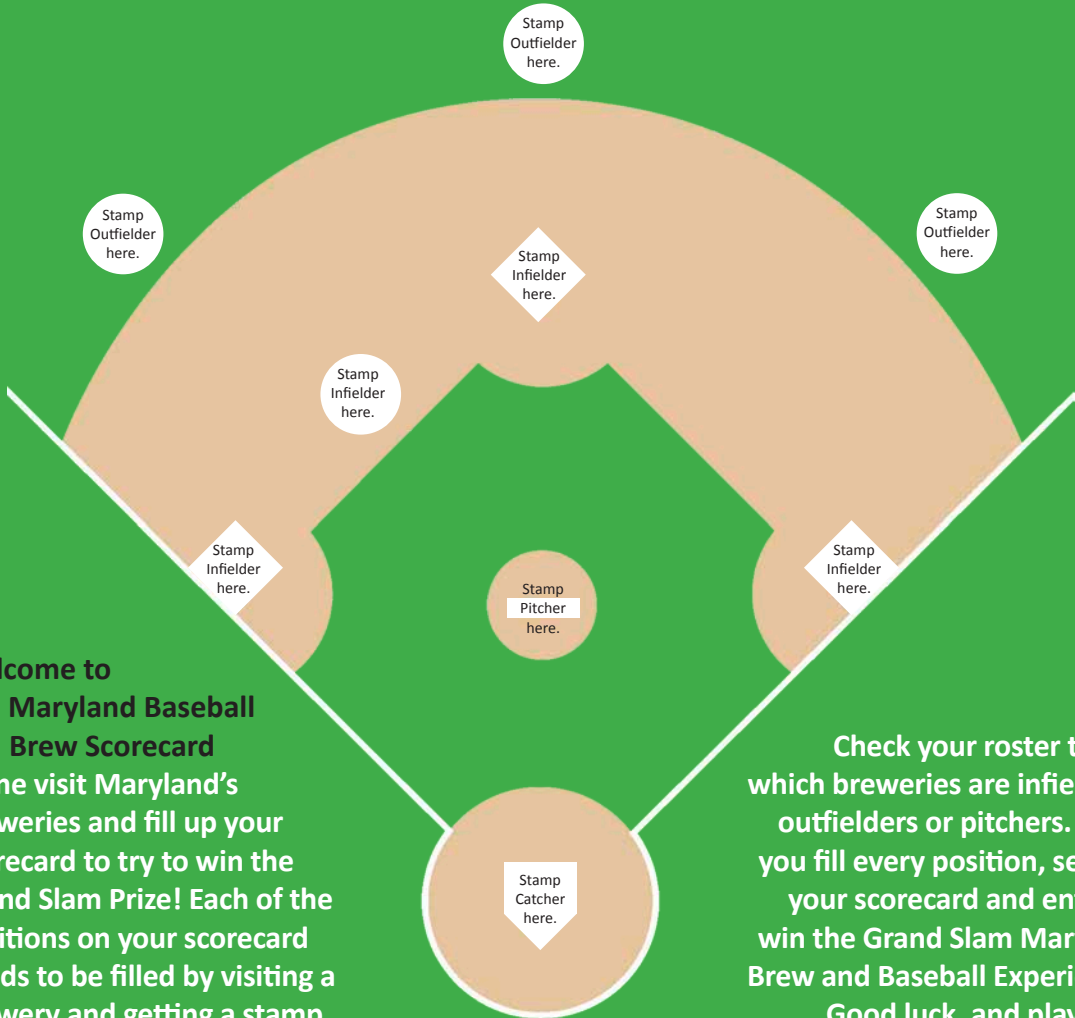

THE OFFICIAL MARYLAND

Baseball & Brew

SCORECARD

Maryland + Baseball + Brews = Summer Fun!

#BrewsandBasesMD

Team Roster Scorecard

**Welcome to
The Maryland Baseball
and Brew Scorecard**
Come visit Maryland's
breweries and fill up your
scorecard to try to win the
Grand Slam Prize! Each of the
positions on your scorecard
needs to be filled by visiting a
brewery and getting a stamp.

Check your roster to see
which breweries are infielders,
outfielders or pitchers. Once
you fill every position, send in
your scorecard and enter to
win the Grand Slam Maryland
Brew and Baseball Experience!
Good luck, and play ball!

Pitchers / Catchers

Distillery Lane Ciderworks.....Capital Region
Eastern Shore Brewing Company.....Eastern Shore
Evolution Craft Brewing Co......Eastern Shore
Falling Branch Brewery.....Central Maryland
Flying Dog Brewery.....Capital Region
Olde Mother Brewing Company.....Capital Region
Milkhouse Brewery.....Capital Region
Monocacy Brewing Company.....Capital Region
Push American Brewing Company.....Central Maryland
Pub Dog Brewing Company.....Central Maryland
RAR / Real Ale Revival Brewing.....Eastern Shore
Red Shedman Farm Brewery.....Capital Region
Ruddy Duck Brewery & Grill.....Southern Maryland
Ruhlman Brewery / "OUR ALES".....Central Maryland
Scorpion Brewing Company.....Southern Maryland
Smoketown Brewing Station.....Capital Region
Steinhardt Brewing Company.....Capital Region
Waredaca Brewing Company.....Capital Region
White Marsh Brewing.....Central Maryland

at Red Brick Station

Hit a Home Run!

**As you travel in Maryland this summer,
circle the bases each trip:**

- 1st Base - Drink at a brewery**
- 2nd Base - Eat at a local restaurant**
- 3rd Base - See a unique attraction**
- Home Plate - Stay overnight**